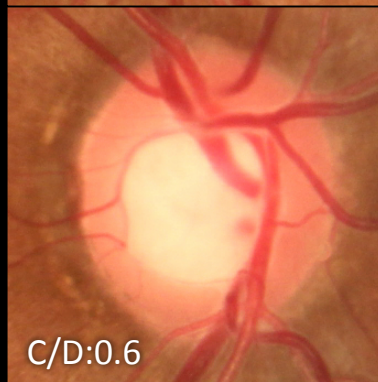

Chongqing Sunkingdom Medical Instrument Co.,LTD.

*Fundus of High myopia*

**With True Colour &  
Clear Detail**

SK-650A Fundus Camera

## *Display of Optic Nerve Head*

Larger cup to disk ratio;  
Optic Cup defect

**With True Colour &  
Clear Detail; Designed  
for glaucoma  
examination**

Chongqing Sunkingdom Medical Instrument Co.,LTD.

*Fundus of High myopia*

**With True Colour &  
Clear Detail**

SK-650A Fundus Camera