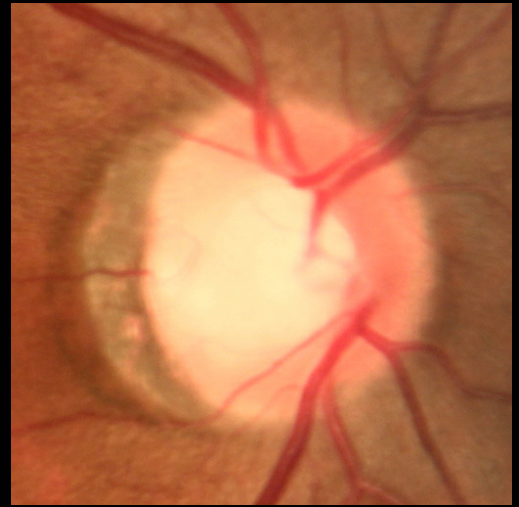

Chongqing Sunkingdom Medical Instrument Co.,LTD.

*Fundus of High myopia*

**With True Colour &  
Clear Detail**

SK-650A Fundus Camera

## *Display of Optic Nerve Head*

Larger cup to disk ratio;  
Optic Cup defect

**With True Colour &  
Clear Detail; Designed  
for glaucoma  
examination**

Chongqing Sunkingdom Medical Instrument Co.,LTD.

*Fundus of High myopia*

**With True Colour &  
Clear Detail**

SK-650A Fundus Camera