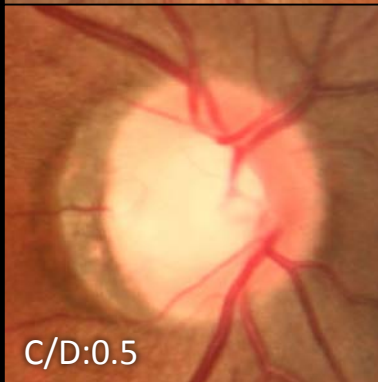

Chongqing Sunkingdom Medical Instrument Co.,LTD.

*Fundus of High myopia*

**With True Colour &  
Clear Detail**

SK-650A Fundus Camera

## *Display of Optic Nerve Head*

Larger cup to disk ratio;  
Optic Cup defect

**With True Colour &  
Clear Detail; Designed  
for glaucoma  
examination**

Chongqing Sunkingdom Medical Instrument Co.,LTD.

*Fundus of High myopia*

**With True Colour &  
Clear Detail**

SK-650A Fundus Camera