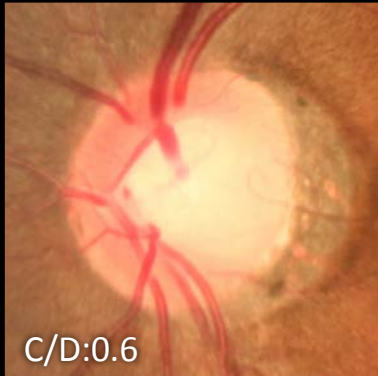

Chongqing Sunkingdom Medical Instrument Co.,LTD.

*Fundus of High myopia*

**With True Colour &  
Clear Detail**

SK-650A Fundus Camera

## *Display of Optic Nerve Head*

Larger cup to disk ratio;  
Optic Cup defect

**With True Colour &  
Clear Detail; Designed  
for glaucoma  
examination**

Chongqing Sunkingdom Medical Instrument Co.,LTD.

*Fundus of High myopia*

**With True Colour &  
Clear Detail**

SK-650A Fundus Camera