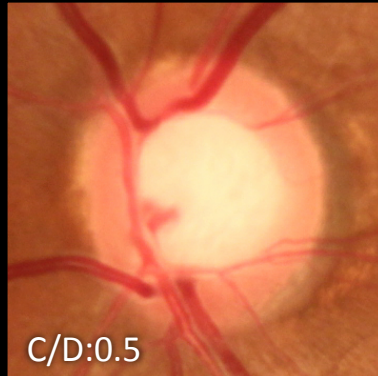

Chongqing Sunkingdom Medical Instrument Co.,LTD.

*Fundus of High myopia*

**With True Colour &  
Clear Detail**

SK-650A Fundus Camera

## *Display of Optic Nerve Head*

Larger cup to disk ratio;  
Optic Cup defect

**With True Colour &  
Clear Detail; Designed  
for glaucoma  
examination**

Chongqing Sunkingdom Medical Instrument Co.,LTD.

*Fundus of High myopia*

**With True Colour &  
Clear Detail**

SK-650A Fundus Camera