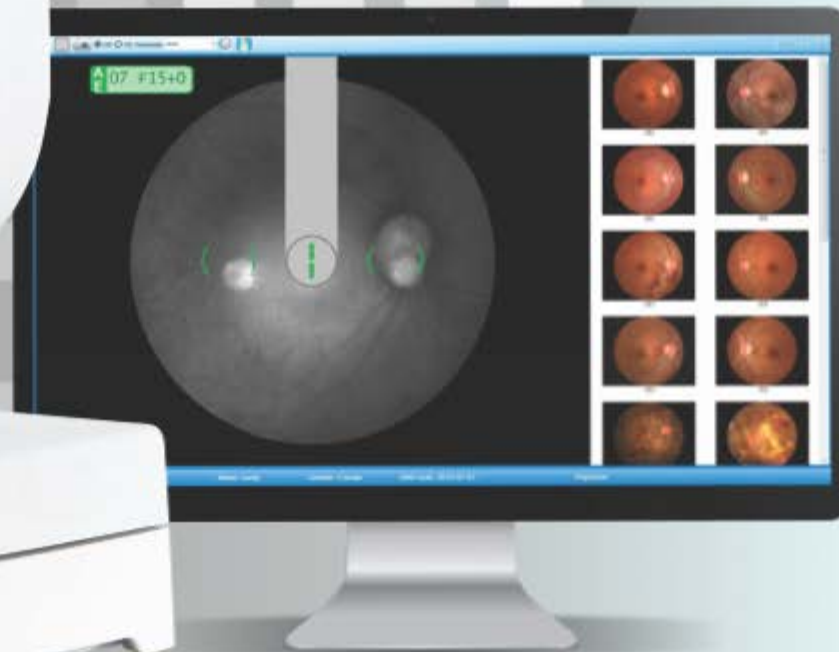

## **SK-660A**

# **Automatic fundus camera**

Take pictures automatically  
more convenient

**NEW!**

## KEY FEATURES

High-resolution image  
Anterior segment capture  
Seamless automatic puzzle

## AUTO-FOCUS AUTO-CAPTURE

Accurately using split-line aligning focus indication to get split line automatically aligned and focus status, can get the clearest fundus picture when taking picture automatically.