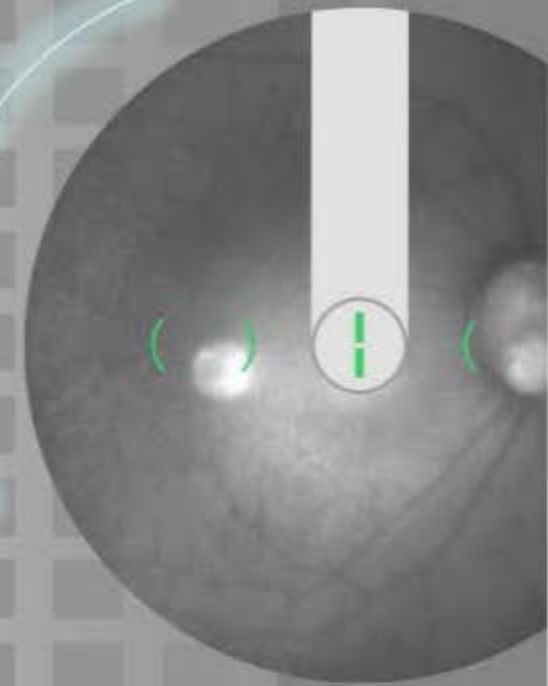

## **SK-660A**

# **Automatic fundus camera**

Take pictures automatically  
more convenient

**NEW!**

## KEY FEATURES

High-resolution image  
Anterior segment capture  
Seamless automatic puzzle

## AUTO-FOCUS AUTO-CAPTURE

Accurately using split-line aligning focus indication to get split line automatically aligned and focus status, can get the clearest fundus picture when taking picture automatically.