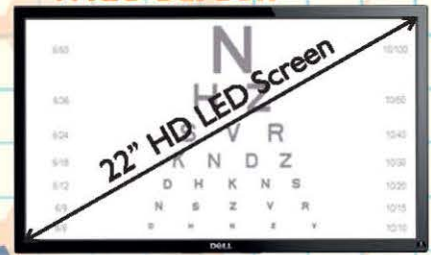

Wide Screen