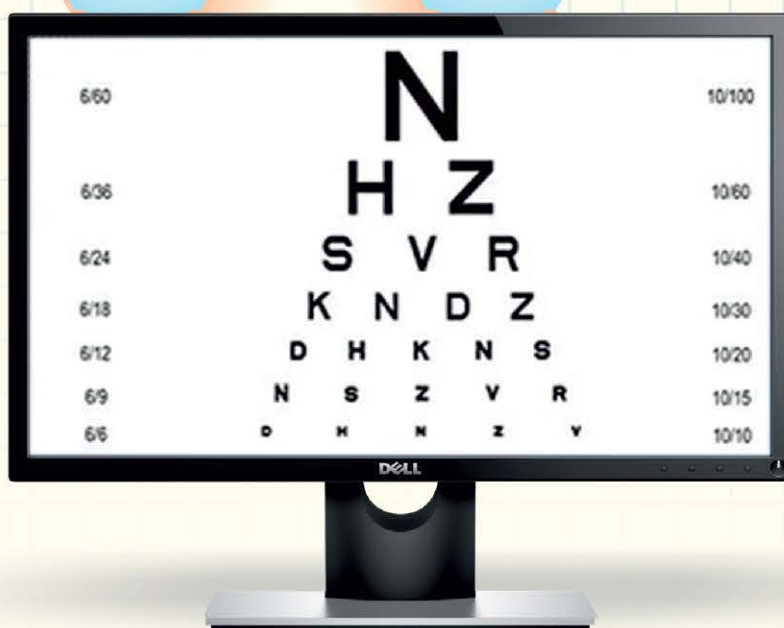

# VISION CHART

THE

## SALIENT FEATURES

- ◆ Smart charts with random display function for all optotypes
- ◆ 1% Contrast sensitivity adjustment for all optotypes
- ◆ Adaptable to smaller rooms with precise adjustment of distance
- ◆ External USB port for viewing your own images and videos
- ◆ 2 Min. Speedy refraction using the 4 navigation keys
- ◆ 160+ Patient education charts for various eye diseases
- ◆ 60+ HD Patient education videos for educating the patients
- ◆ Extensive display modes for optotypes
- ◆ Reverse mode for all charts
- ◆ External 3.5mm audio jack for audio out
- ◆ Compensation for red green filter
- ◆ Feather touch remote control with direct commands for all tests.
- ◆ No moving parts

## Technical Specifications

LCD type	: 22" LED Display
Luminance	: 200 cd/m <sup>2</sup>
Remote Control	: Infrared
Working distance	: 2 m ~ 6 m
Connections	: Audio, USB
Power Requirements	: 110-230 VAC, 50/60Hz
Power Consumption	: 35W
Unit Weight	: 4.2 kg
Gross weight	: 4.4 kg
Unit Dimensions	: 52.5 x 33 x 6.5 cm
Package Dimensions	: 58.5 x 42 x 14.0cm