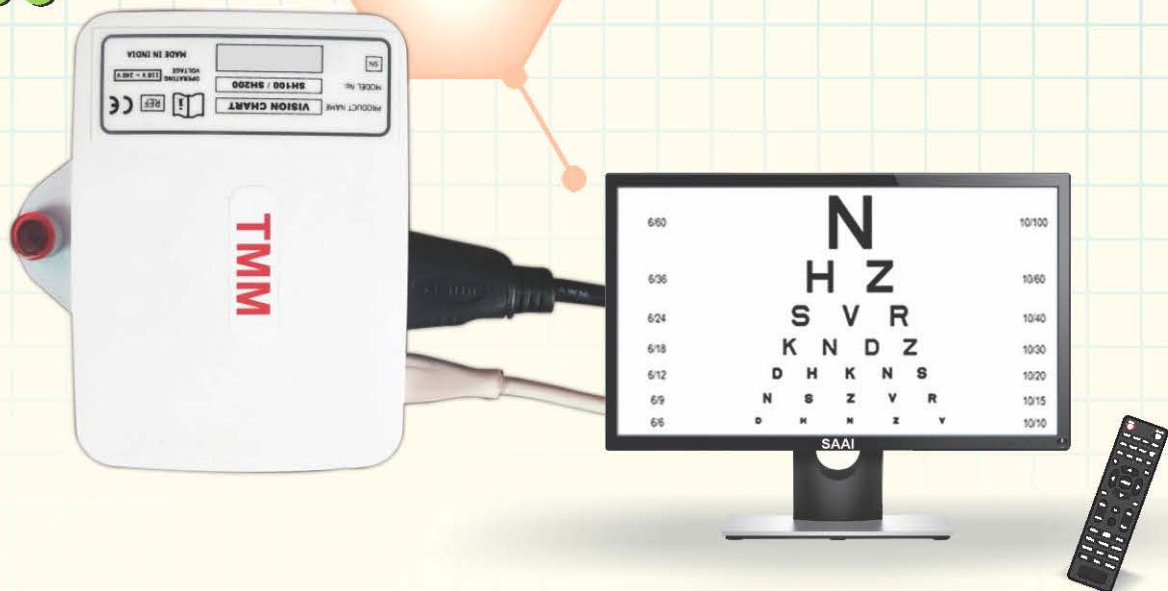

VISION CHART

THE

EYE VISION

TESTING EQUIPMENT

SH 100

HD
LED

SALIENT FEATURES

- ◆ Smart charts with random display function for all optotypes
- ◆ 1% Contrast sensitivity adjustment for all optotypes
- ◆ Adaptable to smaller rooms with precise adjustment of distance
- ◆ External USB port for viewing your own images and videos
- ◆ 2 Min. Speedy refraction using the 4 navigation keys
- ◆ 160+ Patient education charts for various eye diseases
- ◆ 60+ HD Patient education videos for educating the patients
- ◆ Extensive display modes for optotypes
- ◆ Reverse mode for all charts
- ◆ External 3.5mm audio jack for audio out
- ◆ Compensation for red green filter
- ◆ Feather touch remote control with direct commands for all tests.
- ◆ No moving parts

Standard Tests

Snellen
Logmar
Ishihara (20 plates)
Maddox
Worth Four Dots
Astigmatism
Contrast sensitivity
Duochrome
Cross Cylinder

Figures for Children

Display modes
Single character
Single line
Single Column
Black in white
Multi Line

Optotypes

Sloan Letters
Numbers
Tumbling E
Landolt Rings

Technical Specifications

Remote Control	: Infrared
Working distance	: 2 m ~ 6 m
Connections	: Audio, USB
Power Requirements	: 110-230 VAC, 50/60Hz
Power Consumption	: 35W
Unit Weight	: 0.5 kg
Gross weight	: 1.0 kg
Unit Dimensions	: 10 x 7 x 3 cm
Package Dimensions	: 22 x 14 x 11 cm