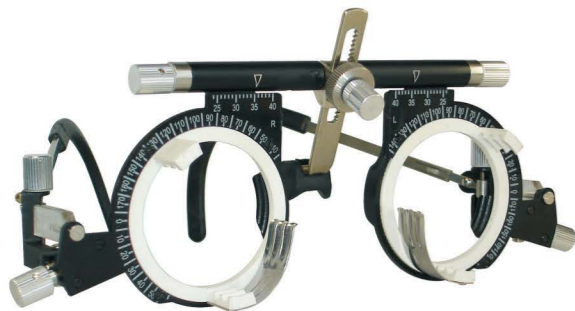

TF-12 TRIAL FRAME

PD Range: 48-80mm

CE FDA