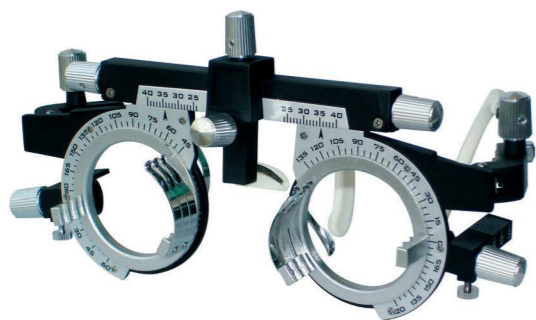

CE FDA

**WB-1105H** TRIAL FRAME

SUITABLE FOR PROGRESSIVE LENS  
 FIXED PD

PD Range : 52mm,54mm,56mm,58mm,60mm,  
 62mm,64mm,66mm,68mm,70mm  
 Colors available: grey

CE FDA

**TF-C** TRIAL FRAME

FIXED PD

PD Range: 52mm,54mm,56mm,58mm,60mm,  
 62mm,64mm,66mm,68mm,70mm  
 Colors available: pink, green, yellow, black, blue

CE FDA

TF-12 TRIAL FRAME

PD Range: 48-80mm

CE FDA

TF-18 TRIAL FRAME PD Range: 48-60mm

TF-19 TRIAL FRAME PD Range: 54-70mm

TITANIUM

TF-10 TRIAL FRAME

PD Range: 48-80mm

CE FDA

CE FDA

TF-13-48mm TRIAL FRAME FOR KIDS

PD range: 48mm

FIXED PD

CE FDA

TF-13-56mm TRIAL FRAME FOR KIDS

PD range: 66mm, 68mm, 70mm, 72mm, grey

TC-1 TRIAL CLIP

CE FDA

Strong metal frame

It has spring piece, hold the trial lens in.