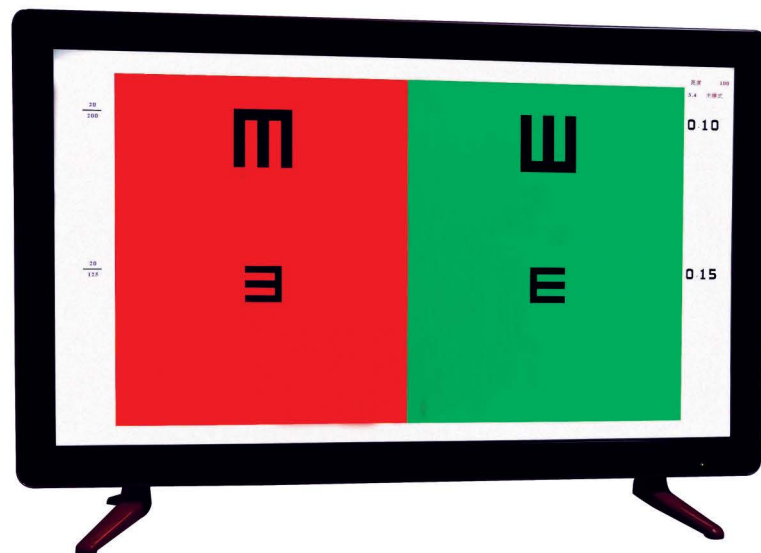

ZN-270 LED VISUAL CHART 27" HD

POLARIZED SCREEN

- Big size monitor, clear display
27" TFT-LED monitor, 1920x1080 pixels, 200CD/m²
- 3D polarization vision chart
Apply to binocular balance test and stereo visual function test
- Optotypes can be changed randomly

CE FDA

Both table stand and wall mount are as standard accessories

SPECIFICATIONS

LED monitor.....27-inch TFT Panel, 1920x1080 pixels, 200CD/m²
 Optotype.....E, C(Landolt),Alphabet, Numbers, Children
 Visual unit.....Decimal,Snellen(ft,20/20),Snellen(m,6/6)
 Dis.....1M~6M (in steps of 0.1m)
 Mask type.....Single mask, Horizontal mask, Vertical mask,
 Red/Green mask, White/Black mask,
 Contrast adjustment, Red/Green adjustment

Special test masks.....Ishihara Test, Cross cylinder,
 Astigmatism Test, Cross Grid,
 Fixation point Test, Red/Green Panel,
 Worth Test, Red/Green Balance,
 Traffic light, Coincidence Test, Stereo Test,
 Schober Test, ETDRS
 Other functions.....Ramdomization Optotypes Playing function,
 R/G setting function, Video playing function,
 Screen-saver function, standby function

Both table stand and wall mount are as standard accessories

SPECIFICATIONS

LED monitor.....23-inch TFT Panel, 1920x1080 pixels
 Brightness.....200CD/m²
 Optotype.....E, C(Landolt),Alphabet, Numbers, Children
 Visual unit.....Decimal,Snellen(ft,20/20),Snellen(m,6/6)
 Distance.....1M~6M (in steps of 0.1m)
 Mask type.....Single mask, Horizontal mask, Vertical mask,
 Red/Green mask, White/Black mask,
 Contrast adjustment, Red/Green adjustment
 Special test masks.....Ishihara, Cross cylinder, Astigmatism,
 Cross Grid, Fixation point Test, Red/Green Panel,
 Worth Test, Red/Green Balance, Traffic light,
 Coincidence Test, Stereo Test, Schober Test, ETDRS
 Other functions.....Ramdomization Optotypes Playing function,
 R/G setting function, Video playing function,
 Screen-saver function, standby function