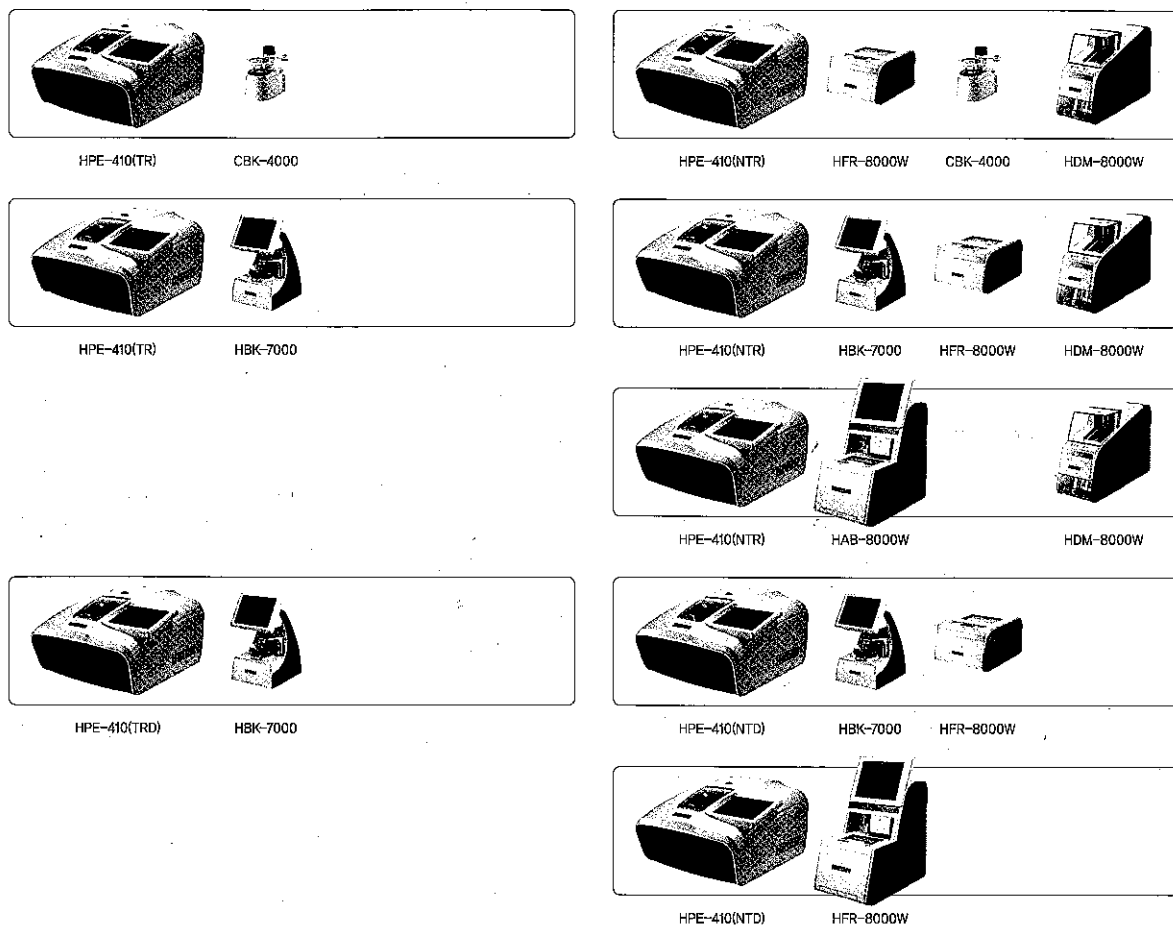

Various configurations, Wide choice

New Excelon is the ideal edger, with an extremely wide choice of options to suit the user environment. With the new Excelon you have one edger that gives you unlimited options, so make the most of it.

System Configuration

Specification by Each Type

Product Type		Specification				
		Voltage	Built-in Drill	Built-in Tracer	Wheel Type	Glass Wheel
HPE-410	HPE-410 (220V) TR	220V	X	O	RPG	O
	HPE-410 (220V) NTR	220V	X	X	RPG	O
	HPE-410 (110V) TR	110V	X	O	RPG	O
	HPE-410 (110V) NTR (RPW)	110V	X	X	RPW	X
HPE-410(D)	HPE-410 (220V) TRD	220V	O	O	RPG	O
	HPE-410 (220V) NTD	220V	O	X	RPG	O
	HPE-410 (110V) TRD	110V	O	O	RPG	O
	HPE-410 (110V) NTD (RPW)	110V	O	X	RPW	X