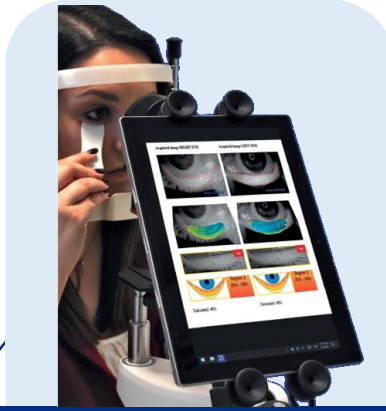

# THE COMPLETE STRATEGY FOR DRY EYE TREATMENT

DIAGNOSTIC DEVICE

DRY EYE PROJECT

MGD OPHTHALMIC AND DERMATOLOGICAL TREATMENT

SCREENING DEVICE

eye - light<sup>®</sup> line

MGD TREATMENT

MGD HOME TREATMENT