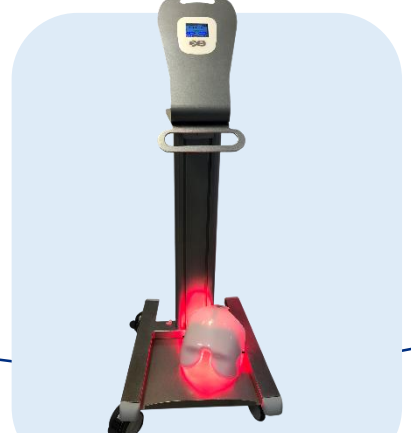

# THE COMPLETE STRATEGY FOR DRY EYE TREATMENT

DIAGNOSTIC DEVICE

DRY EYE PROJECT

MGD OPHTHALMIC AND DERMATOLOGICAL TREATMENT

SCREENING DEVICE

eye - light<sup>®</sup> line

MGD TREATMENT

MGD HOME TREATMENT