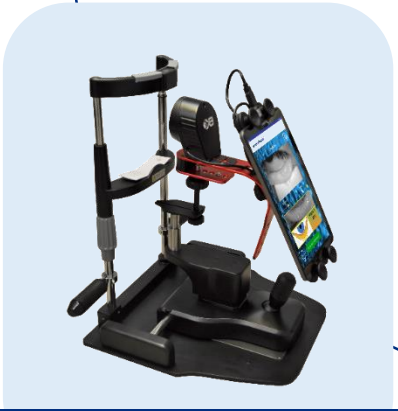

# THE COMPLETE STRATEGY FOR DRY EYE TREATMENT

DIAGNOSTIC DEVICE

DRY EYE PROJECT

MGD OPHTHALMIC AND DERMATOLOGICAL TREATMENT

SCREENING DEVICE

eye - light<sup>®</sup> line

MGD TREATMENT

MGD HOME TREATMENT