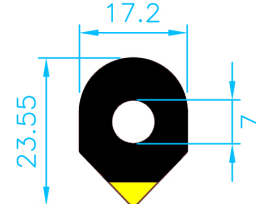

# EDGING PAD SHAPES

①  
LARGE ROUND

②  
SMALL ROUND

③  
RECTANGULAR

④  
ELLIPSE

⑤  
ELLIPSE NANO

⑥  
OVAL

⑦  
SMALL OVAL

⑧  
DIAMOND

⑨  
MINI

⑩  
XL ROUND

⑪  
24MM BLANK

⑫  
WECO

# EDGING PAD SHAPES

13  
3018 RECTANGULAR

14  
ELLIPSE BLANK

15  
22MM ROUND

16  
2616 OVAL

17  
OVAL NARROW

18  
CAM

19  
NIDEK EF

20  
SQUARE

21  
RECTANGULAR R1827

22  
XXL