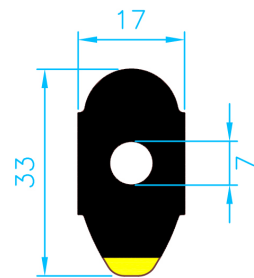

# EDGING PAD SHAPES

①  
LARGE ROUND

②  
SMALL ROUND

③  
RECTANGULAR

④  
ELLIPSE

⑤  
ELLIPSE NANO

⑥  
OVAL

⑦  
SMALL OVAL

⑧  
DIAMOND

⑨  
MINI

⑩  
XL ROUND

⑪  
24MM BLANK

⑫  
WECO

# EDGING PAD SHAPES

13  
3018 RECTANGULAR

14  
ELLIPSE BLANK

15  
22MM ROUND

16  
2616 OVAL

17  
OVAL NARROW

18  
CAM

19  
NIDEK EF

20  
SQUARE

21  
RECTANGULAR R1827

22  
XXL