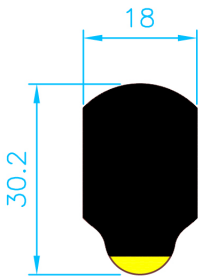

# EDGING PAD SHAPES

①  
LARGE ROUND

②  
SMALL ROUND

③  
RECTANGULAR

④  
ELLIPSE

⑤  
ELLIPSE NANO

⑥  
OVAL

⑦  
SMALL OVAL

⑧  
DIAMOND

⑨  
MINI

⑩  
XL ROUND

⑪  
24MM BLANK

⑫  
WECO

# EDGING PAD SHAPES

13  
3018 RECTANGULAR

14  
ELLIPSE BLANK

15  
22MM ROUND

16  
2616 OVAL

17  
OVAL NARROW

18  
CAM

19  
NIDEK EF

20  
SQUARE

21  
RECTANGULAR R1827

22  
XXL