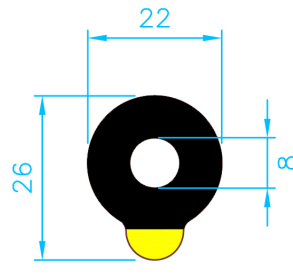

# EDGING PAD SHAPES

①  
LARGE ROUND

②  
SMALL ROUND

③  
RECTANGULAR

④  
ELLIPSE

⑤  
ELLIPSE NANO

⑥  
OVAL

⑦  
SMALL OVAL

⑧  
DIAMOND

⑨  
MINI

⑩  
XL ROUND

⑪  
24MM BLANK

⑫  
WECO

# EDGING PAD SHAPES

13  
3018 RECTANGULAR

14  
ELLIPSE BLANK

15  
22MM ROUND

16  
2616 OVAL

17  
OVAL NARROW

18  
CAM

19  
NIDEK EF

20  
SQUARE

21  
RECTANGULAR R1827

22  
XXL