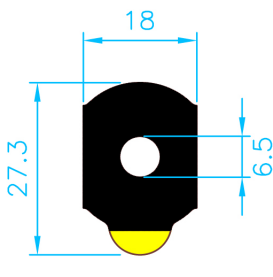

# EDGING PAD SHAPES

①  
LARGE ROUND

②  
SMALL ROUND

③  
RECTANGULAR

④  
ELLIPSE

⑤  
ELLIPSE NANO

⑥  
OVAL

⑦  
SMALL OVAL

# EDGING PAD SHAPES

13  
3018 RECTANGULAR

14  
ELLIPSE BLANK

15  
22MM ROUND

16  
2616 OVAL

17  
OVAL NARROW

18  
CAM

19  
NIDEK EF

20  
SQUARE

21  
RECTANGULAR R1827

22  
XXL