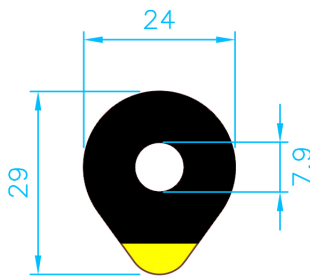

# EDGING PAD SHAPES

①  
LARGE ROUND

②  
SMALL ROUND

③  
RECTANGULAR

④  
ELLIPSE

⑤  
ELLIPSE NANO

⑥  
OVAL

⑦  
SMALL OVAL

# EDGING PAD SHAPES

13  
3018 RECTANGULAR

14  
ELLIPSE BLANK

15  
22MM ROUND

16  
2616 OVAL

17  
OVAL NARROW

18  
CAM

19  
NIDEK EF

20  
SQUARE

21  
RECTANGULAR R1827

22  
XXL