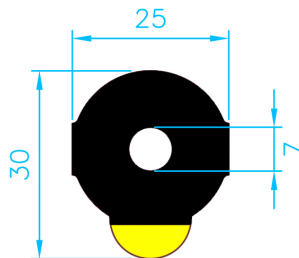

# EDGING PAD SHAPES

①  
LARGE ROUND

②  
SMALL ROUND

③  
RECTANGULAR

④  
ELLIPSE

⑤  
ELLIPSE NANO

⑥  
OVAL

⑦  
SMALL OVAL

⑧  
DIAMOND

⑨  
MINI

⑩  
XL ROUND

⑪  
24MM BLANK

⑫  
WECO

# EDGING PAD SHAPES

13  
3018 RECTANGULAR

14  
ELLIPSE BLANK

15  
22MM ROUND

16  
2616 OVAL

17  
OVAL NARROW

18  
CAM

19  
NIDEK EF

20  
SQUARE

21  
RECTANGULAR R1827

22  
XXL