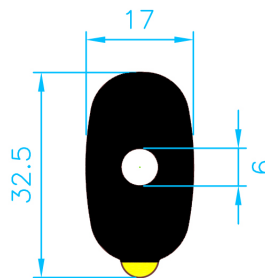

# EDGING PAD SHAPES

13  
3018 RECTANGULAR

14  
ELLIPSE BLANK

15  
22MM ROUND

16  
2616 OVAL

17  
OVAL NARROW

18  
CAM

19  
NIDEK EF

20  
SQUARE

21  
RECTANGULAR R1827

22  
XXL