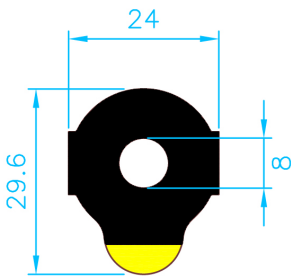

# EDGING PAD SHAPES

①  
LARGE ROUND

②  
SMALL ROUND

③  
RECTANGULAR

④  
ELLIPSE

⑤  
ELLIPSE NANO

⑥  
OVAL

⑦  
SMALL OVAL

⑧  
DIAMOND

⑨  
MINI

⑩  
XL ROUND

⑪  
24MM BLANK

⑫  
WECO

# EDGING PAD SHAPES

13  
3018 RECTANGULAR

14  
ELLIPSE BLANK

15  
22MM ROUND

16  
2616 OVAL

17  
OVAL NARROW

18  
CAM

19  
NIDEK EF

20  
SQUARE

21  
RECTANGULAR R1827

22  
XXL