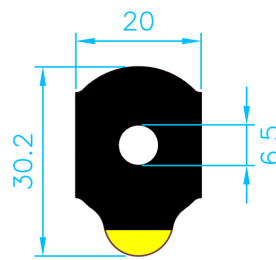

# EDGING PAD SHAPES

①  
LARGE ROUND

②  
SMALL ROUND

③  
RECTANGULAR

④  
ELLIPSE

⑤  
ELLIPSE NANO

⑥  
OVAL

⑦  
SMALL OVAL

⑧  
DIAMOND

⑨  
MINI

⑩  
XL ROUND

⑪  
24MM BLANK

⑫  
WECO

# EDGING PAD SHAPES

13  
3018 RECTANGULAR

14  
ELLIPSE BLANK

15  
22MM ROUND

16  
2616 OVAL

17  
OVAL NARROW

18  
CAM

19  
NIDEK EF

20  
SQUARE

21  
RECTANGULAR R1827

22  
XXL