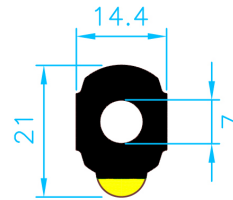

# EDGING PAD SHAPES

①  
LARGE ROUND

②  
SMALL ROUND

③  
RECTANGULAR

④  
ELLIPSE

⑤  
ELLIPSE NANO

⑥  
OVAL

⑦  
SMALL OVAL

⑧  
DIAMOND

⑨  
MINI

⑩  
XL ROUND

⑪  
24MM BLANK

⑫  
WECO

# EDGING PAD SHAPES

13  
3018 RECTANGULAR

14  
ELLIPSE BLANK

15  
22MM ROUND

16  
2616 OVAL

17  
OVAL NARROW

18  
CAM

19  
NIDEK EF