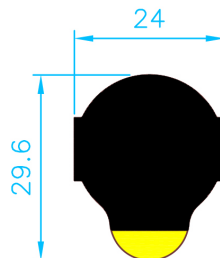

# EDGING PAD SHAPES

①  
LARGE ROUND

②  
SMALL ROUND

③  
RECTANGULAR

④  
ELLIPSE

⑤  
ELLIPSE NANO

⑥  
OVAL

⑦  
SMALL OVAL

⑧  
DIAMOND

⑨  
MINI

⑩  
XL ROUND

⑪  
24MM BLANK

⑫  
WECO

# EDGING PAD SHAPES

13  
3018 RECTANGULAR

14  
ELLIPSE BLANK

15  
22MM ROUND

16  
2616 OVAL

17  
OVAL NARROW

18  
CAM

19  
NIDEK EF

20  
SQUARE

21  
RECTANGULAR R1827

22  
XXL