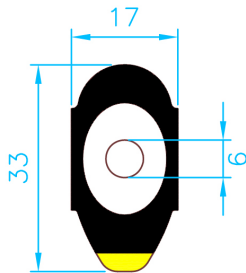

# EDGING PAD SHAPES

①  
LARGE ROUND

②  
SMALL ROUND

③  
RECTANGULAR

④  
ELLIPSE

⑤  
ELLIPSE NANO

⑥  
OVAL

⑦  
SMALL OVAL

⑧  
DIAMOND

⑨  
MINI

⑩  
XL ROUND

⑪  
24MM BLANK

⑫  
WECO

# EDGING PAD SHAPES

13  
3018 RECTANGULAR

14  
ELLIPSE BLANK

15  
22MM ROUND

16  
2616 OVAL

17  
OVAL NARROW

18  
CAM

19  
NIDEK EF

20  
SQUARE

21  
RECTANGULAR R1827

22  
XXL