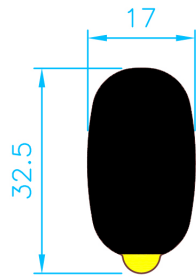

# EDGING PAD SHAPES

①  
LARGE ROUND

②  
SMALL ROUND

③  
RECTANGULAR

④  
ELLIPSE

⑤  
ELLIPSE NANO

⑥  
OVAL

⑦  
SMALL OVAL

⑧  
DIAMOND

⑨  
MINI

⑩  
XL ROUND

⑪  
24MM BLANK

⑫  
WECO

# EDGING PAD SHAPES

13  
3018 RECTANGULAR

14  
ELLIPSE BLANK

15  
22MM ROUND

16  
2616 OVAL

17  
OVAL NARROW

18  
CAM

19  
NIDEK EF

20  
SQUARE

21  
RECTANGULAR R1827

22  
XXL