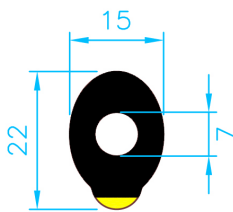

# EDGING PAD SHAPES

①  
LARGE ROUND

②  
SMALL ROUND

③  
RECTANGULAR

④  
ELLIPSE

⑤  
ELLIPSE NANO

⑥  
OVAL

⑦  
SMALL OVAL

⑧  
DIAMOND

⑨  
MINI

⑩  
XL ROUND

⑪  
24MM BLANK

⑫  
WECO

# EDGING PAD SHAPES

13  
3018 RECTANGULAR

14  
ELLIPSE BLANK

15  
22MM ROUND

16  
2616 OVAL

17  
OVAL NARROW

18  
CAM

19  
NIDEK EF