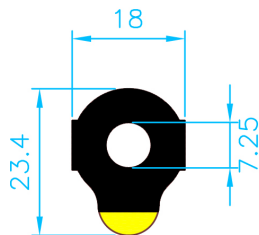

# EDGING PAD SHAPES

①  
LARGE ROUND

②  
SMALL ROUND

③  
RECTANGULAR

④  
ELLIPSE

⑤  
ELLIPSE NANO

⑥  
OVAL

⑦  
SMALL OVAL

⑧  
DIAMOND

⑨  
MINI

⑩  
XL ROUND

⑪  
24MM BLANK

⑫  
WECO

# EDGING PAD SHAPES

13  
3018 RECTANGULAR

14  
ELLIPSE BLANK

15  
22MM ROUND

16  
2616 OVAL

17  
OVAL NARROW

18  
CAM

19  
NIDEK EF

20  
SQUARE

21  
RECTANGULAR R1827

22  
XXL