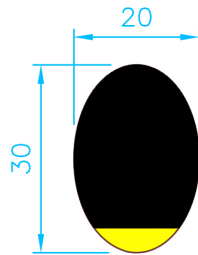

# EDGING PAD SHAPES

①  
LARGE ROUND

②  
SMALL ROUND

③  
RECTANGULAR

④  
ELLIPSE

⑤  
ELLIPSE NANO

⑥  
OVAL

⑦  
SMALL OVAL

⑧  
DIAMOND

⑨  
MINI

⑩  
XL ROUND

⑪  
24MM BLANK

⑫  
WECO

20  
SQUARE

21  
RECTANGULAR R1827

22  
XXL