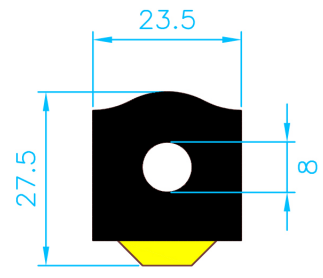

# EDGING PAD SHAPES

13  
3018 RECTANGULAR

14  
ELLIPSE BLANK

15  
22MM ROUND

16  
2616 OVAL

17  
OVAL NARROW

18  
CAM

19  
NIDEK EF

20  
SQUARE

21  
RECTANGULAR R1827

22  
XXL