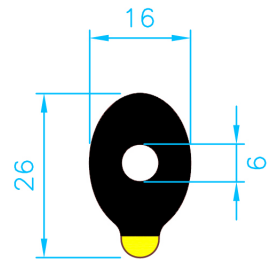

# EDGING PAD SHAPES

13  
3018 RECTANGULAR

14  
ELLIPSE BLANK

15  
22MM ROUND

16  
2616 OVAL

17  
OVAL NARROW

18  
CAM

19  
NIDEK EF

20  
SQUARE

21  
RECTANGULAR R1827

22  
XXL