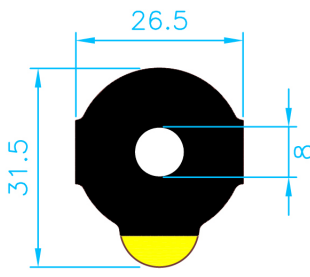

# EDGING PAD SHAPES

13  
3018 RECTANGULAR

14  
ELLIPSE BLANK

15  
22MM ROUND

16  
2616 OVAL

17  
OVAL NARROW

18  
CAM

19  
NIDEK EF

20  
SQUARE

21  
RECTANGULAR R1827

22  
XXL