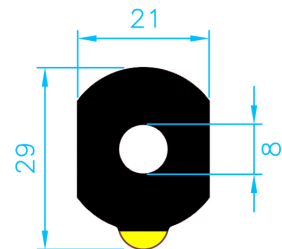

# EDGING PAD SHAPES

①  
LARGE ROUND

②  
SMALL ROUND

③  
RECTANGULAR

④  
ELLIPSE

⑤  
ELLIPSE NANO

⑥  
OVAL

⑦  
SMALL OVAL

⑧  
DIAMOND

⑨  
MINI

⑩  
XL ROUND

⑪  
24MM BLANK

⑫  
WECO

# EDGING PAD SHAPES

13  
3018 RECTANGULAR

14  
ELLIPSE BLANK

15  
22MM ROUND

16  
2616 OVAL

17  
OVAL NARROW

18  
CAM

19  
NIDEK EF

20  
SQUARE

21  
RECTANGULAR R1827

22  
XXL