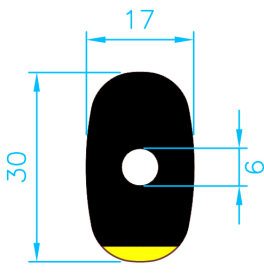

# EDGING PAD SHAPES

①  
LARGE ROUND

②  
SMALL ROUND

③  
RECTANGULAR

④  
ELLIPSE

⑤  
ELLIPSE NANO

⑥  
OVAL

⑦  
SMALL OVAL

# EDGING PAD SHAPES

13  
3018 RECTANGULAR

14  
ELLIPSE BLANK

15  
22MM ROUND

16  
2616 OVAL

17  
OVAL NARROW

18  
CAM

19  
NIDEK EF

20  
SQUARE

21  
RECTANGULAR R1827

22  
XXL