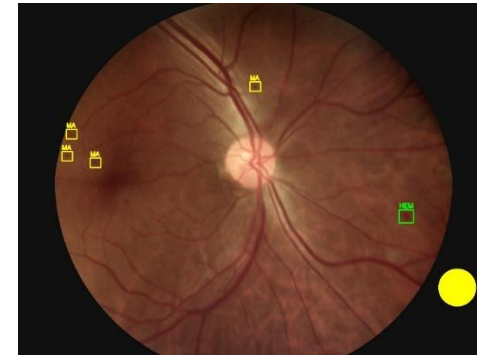

# Integrated For Software And Hardware-AI Screening

*Horus Scope supports  
Edge Computing Solution*

*Horus Digital Imaging box Enables IoMT  
Support Real-Time Action*

- Mark Symptoms
- Cyber Security WIFI Connection
- Quick Charging

# AI edge computing device, Specifically for DR screening

The analyzed results of images

● Green mark means no-DR    ● Orange mark means suggestion for medical referral