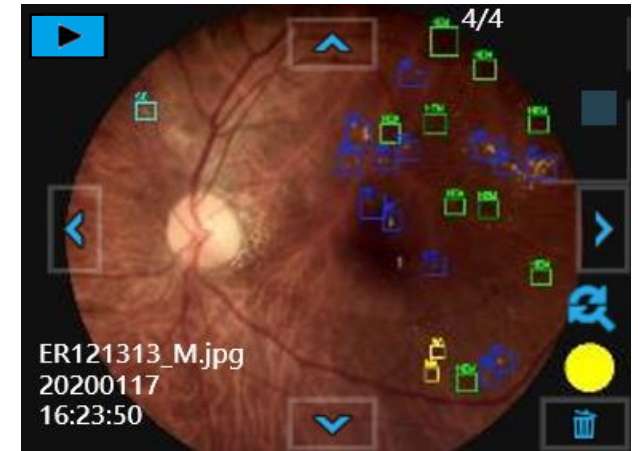

# Integrated For Software And Hardware-AI Screening

*Horus Scope supports  
Edge Computing Solution*

*Horus Digital Imaging box Enables IoMT  
Support Real-Time Action*

- Mark Symptoms
- Cyber Security WIFI Connection
- Quick Charging

# AI edge computing device, Specifically for DR screening

The analyzed results of images

● Green mark means no-DR    ● Orange mark means suggestion for medical referral

# Marking Symptom

- MA: Microaneurysms
- HEM: Hemorrhages
- HE: Hard Exudates
- SE: Soft Exudates
- Referable DR