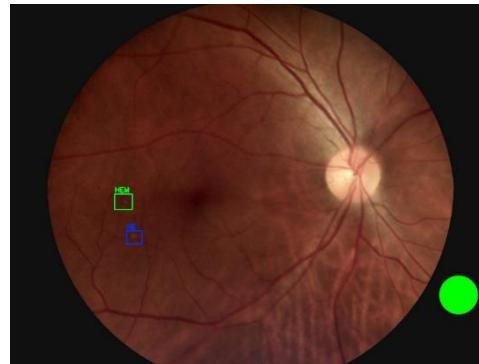

# Integrated For Software And Hardware-AI Screening

*Horus Scope supports  
Edge Computing Solution*

*Horus Digital Imaging box Enables IoMT  
Support Real-Time Action*

- Mark Symptoms
- Cyber Security WIFI Connection
- Quick Charging

# AI edge computing device, Specifically for DR screening

The analyzed results of images

● Green mark means no-DR    ● Orange mark means suggestion for medical referral