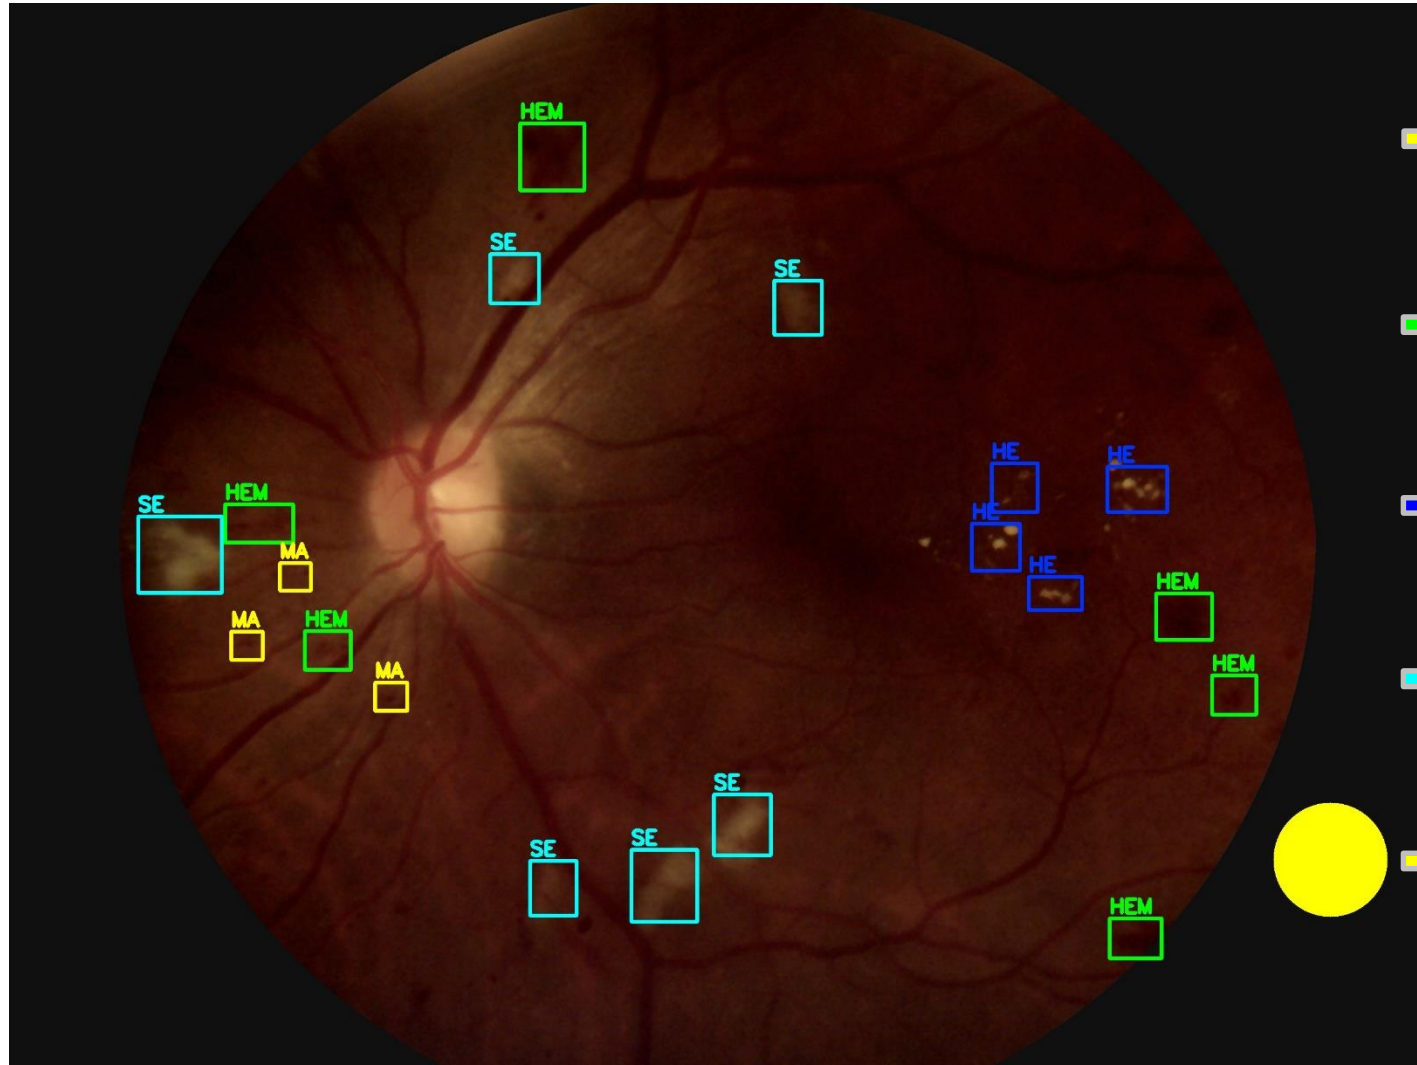

# AI edge computing device, Specifically for DR screening

The analyzed results of images

● Green mark means no-DR    ● Orange mark means suggestion for medical referral

# Marking Symptom

- MA: Microaneurysms
- HEM: Hemorrhages
- HE: Hard Exudates
- SE: Soft Exudates
- Referable DR