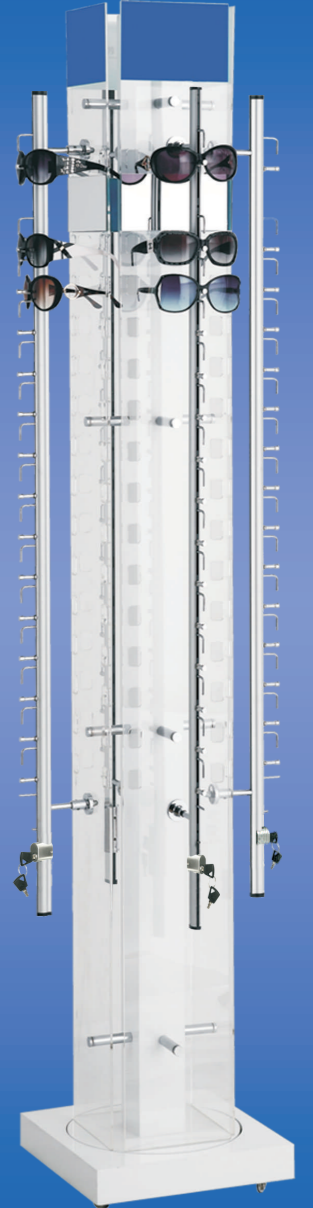

DL689 60pcs Lockable
Rotating with mirror, castors
and logo plates
Height:188cm
CTN size:198X42x42cm