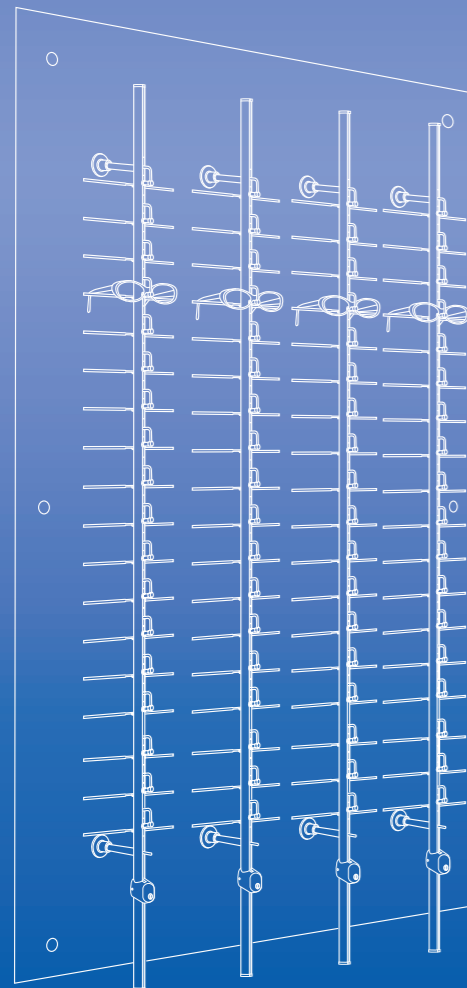

DL704L, DL704 and DL704M are all with DL350AT lockable rods

LG515  
LOGO Plate

LG1117  
LOGO Plate

The LOGO Plate can be put onto any part of the rod, like top or middle.

LG515 size: 5X15cm  
LG1117 size: 11X17cm

DL704 56pcs with lock  
Panel color: light green matte and clear matte for choice  
Acrylic Panel Size:120X90cm

DL704L 72pcs with lock  
Panel color: light green matte and clear matte for choice  
Acrylic Panel Size:143X90cm

DL704M 56pcs with lock  
Acrylic Mirror Panel Size:120X90x0.5cm  
The panel is 5mm Acrylic mirror

LG-1 Clear AD. Board Blank

LG-1 Clear AD. Board with logo

SS-1 Screw for AD. Board LG-1

With 1pc LG-1 and 2pcs SS-1

**DL685** 36pcs With lock  
Double sides, rotating with mirror  
Height: 185cm  
CTN size:192X29x29cm

**DL650** 32pcs With locks  
Height: 190cm  
CTN size: 190x30x12cm

**DL660** 60pcs With locks and mirror  
Height: 204cm  
Poster design on the panel  
can be decided by client