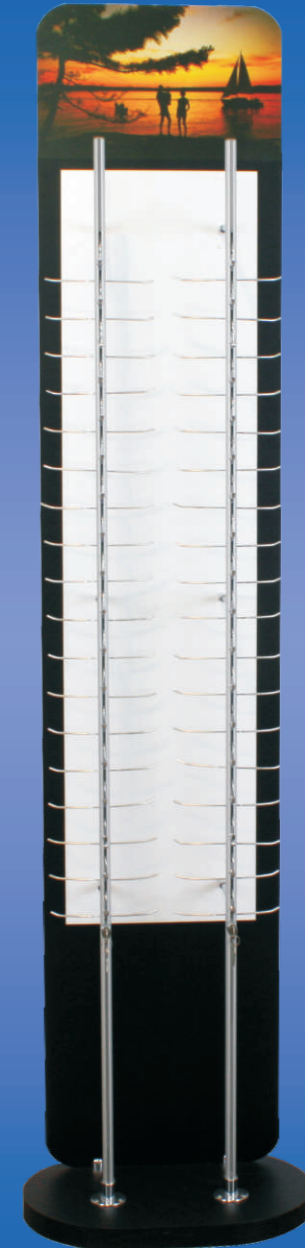

DL704M 56pcs with lock  
Acrylic Mirror Panel Size:120X90x0.5cm  
The panel is 5mm Acrylic mirror

LG-1 Clear AD. Board Blank

LG-1 Clear AD. Board with logo

SS-1 Screw for AD. Board LG-1

With 1pc LG-1 and 2pcs SS-1

**DL904S** 56pcs with locks and castors  
 (MW-46 side mirror is optional)  
 Height: 196cm  
 Double sides display, Rotating

JUMBO DISPLAY

JUMBO DISPLAY

**DL201-350BT-20F** 20pcs Lockable  
Height: 178cm

**DL580** 72pcs Lockable  
4 rods x 18F  
Rotating with mirrors and castors  
Height:190cm

**DL420** 20pcs With lock  
Height:196cm  
CTN size:199X35X12cm  
Poster design on the panel  
can be decided by client

**DL620** 18pcs Lockable  
With logo plate and mirror  
Height:188cm  
CTN size:188.5X33.5X13.5cm/1set  
Poster design on the panel  
can be decided by client

**DL610** 36pcs With lock  
Height:196cm  
CTN size:198.5X43.5X13.5cm  
Poster design on the panel  
can be decided by client