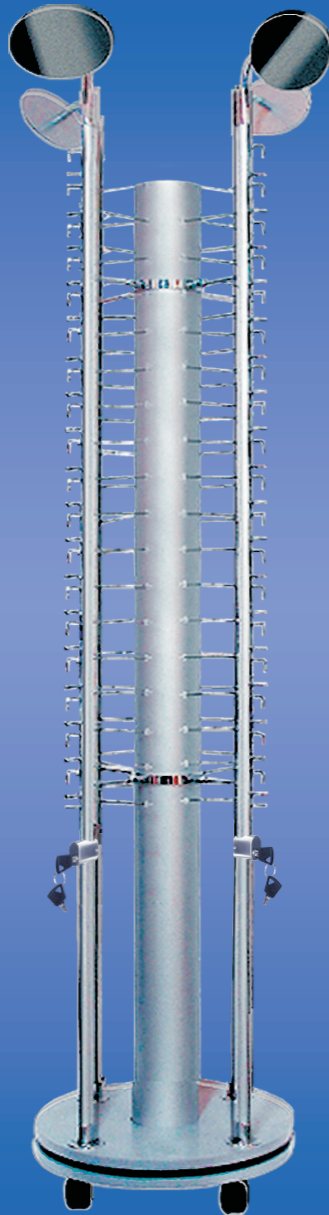

DL704M 56pcs with lock  
Acrylic Mirror Panel Size:120X90x0.5cm  
The panel is 5mm Acrylic mirror

LG-1 Clear AD. Board Blank

LG-1 Clear AD. Board with logo

SS-1 Screw for AD. Board LG-1

With 1pc LG-1 and 2pcs SS-1

**DL908S** 112pcs lockable with LED lamps and castors

**DL908SW** 112pcs lockable without lamp  
 Double sides display, Rotating  
 Product size: 101x204cm  
 CTN size: Base:126x57x51cm/1pc  
 Body:195x51x22cm/1pc

**DL904S** 56pcs with locks and castors  
 (MW-46 side mirror is optional)  
 Height: 196cm  
 Double sides display, Rotating

JUMBO DISPLAY

JUMBO DISPLAY

**DL201-350BT-20F** 20pcs Lockable  
Height: 178cm

**DL580** 72pcs Lockable  
4 rods x 18F  
Rotating with mirrors and castors  
Height:190cm

**DL420** 20pcs With lock  
Height:196cm  
CTN size:199X35X12cm  
Poster design on the panel  
can be decided by client