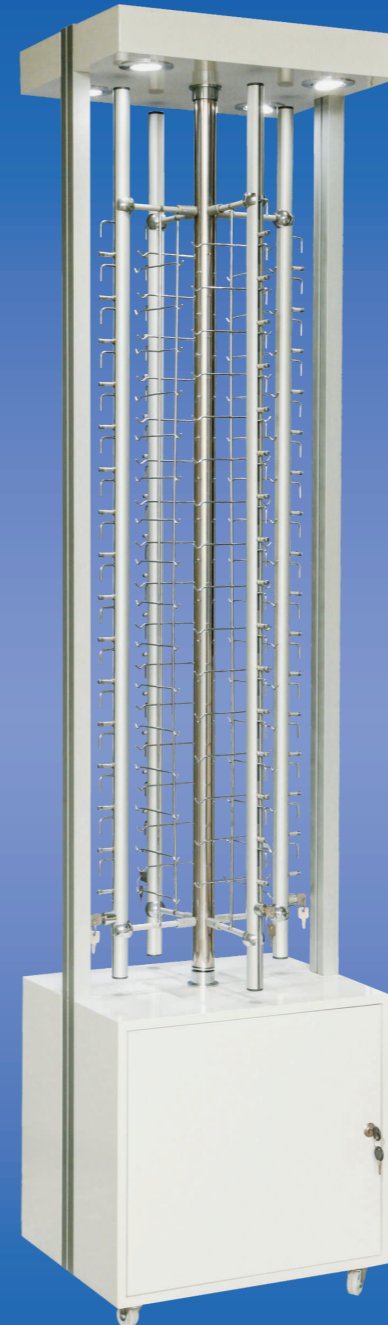

**DL580** 72pcs Lockable  
4 rods x 18F  
Rotating with mirrors and castors  
Height:190cm

**DL420** 20pcs With lock  
Height:196cm  
CTN size:199X35X12cm  
Poster design on the panel  
can be decided by client

**DL620** 18pcs Lockable  
With logo plate and mirror  
Height:188cm  
CTN size:188.5X33.5X13.5cm/1set  
Poster design on the panel  
can be decided by client

**DL610** 36pcs With lock  
Height:196cm  
CTN size:198.5X43.5X13.5cm  
Poster design on the panel  
can be decided by client

**DL685** 36pcs With lock  
Double sides, rotating with mirror  
Height: 185cm  
CTN size:192X29x29cm

**DL650** 32pcs With locks  
Height: 190cm  
CTN size: 190x30x12cm

**DL660** 60pcs With locks and mirror  
Height: 204cm  
Poster design on the panel  
can be decided by client

**DL688** 36pcs With locks  
Rotating, double sides  
With mirror and logo plates  
Poster design on the panel  
can be decided by client  
Height:186cm  
CTN size:194X43.5x43cm

**DL691** 64pcs With locks  
Rotating with lamps and cabinet  
Height: 204cm  
CTN size: 208x48x58/1pc