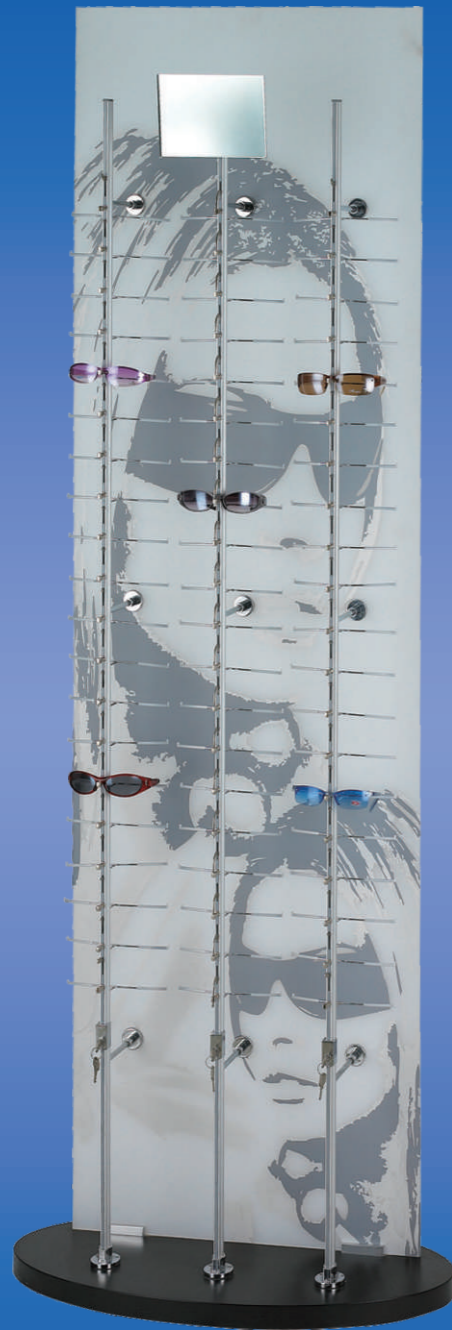

**DL580** 72pcs Lockable  
4 rods x 18F  
Rotating with mirrors and castors  
Height:190cm

**DL420** 20pcs With lock  
Height:196cm  
CTN size:199X35X12cm  
Poster design on the panel  
can be decided by client

**DL620** 18pcs Lockable  
With logo plate and mirror  
Height:188cm  
CTN size:188.5X33.5X13.5cm/1set  
Poster design on the panel  
can be decided by client

**DL610** 36pcs With lock  
Height:196cm  
CTN size:198.5X43.5X13.5cm  
Poster design on the panel  
can be decided by client

**DL685** 36pcs With lock  
Double sides, rotating with mirror  
Height: 185cm  
CTN size:192X29x29cm

**DL650** 32pcs With locks  
Height: 190cm  
CTN size: 190x30x12cm

**DL660** 60pcs With locks and mirror  
Height: 204cm  
Poster design on the panel  
can be decided by client

**DL688** 36pcs With locks  
Rotating, double sides  
With mirror and logo plates  
Poster design on the panel  
can be decided by client  
Height:186cm  
CTN size:194X43.5x43cm

**DL691** 64pcs With locks  
Rotating with lamps and cabinet  
Height: 204cm  
CTN size: 208x48x58/1pc