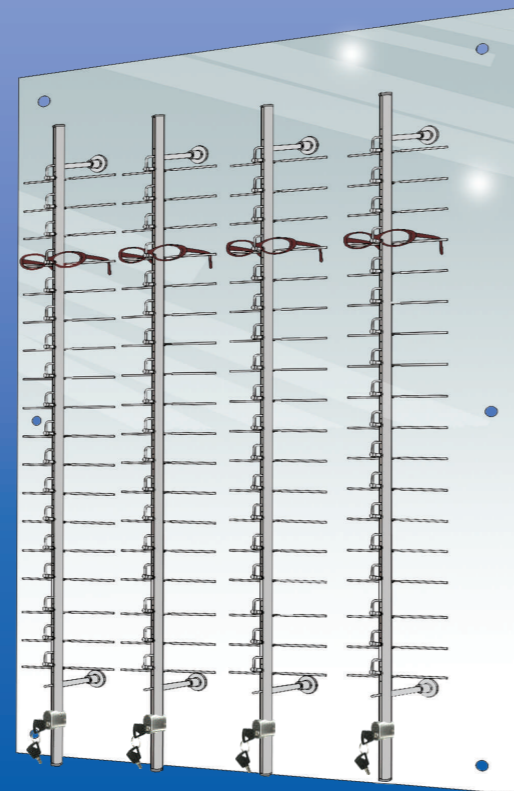

DL704L, DL704 and DL704M are all with DL350AT lockable rods

LG515  
LOGO Plate

LG1117  
LOGO Plate

The LOGO Plate can be put onto any part of the rod, like top or middle.

LG515 size: 5X15cm  
LG1117 size: 11X17cm

DL704M 56pcs with lock  
Acrylic Mirror Panel Size:120X90x0.5cm  
The panel is 5mm Acrylic mirror

LG-1 Clear AD. Board Blank

LG-1 Clear AD. Board with logo

SS-1 Screw for AD. Board LG-1

With 1pc LG-1 and 2pcs SS-1

**DL908S** 112pcs lockable with LED lamps and castors

**DL908SW** 112pcs lockable without lamp  
 Double sides display, Rotating  
 Product size: 101x204cm  
 CTN size: Base:126x57x51cm/1pc  
 Body:195x51x22cm/1pc

**DL685** 36pcs With lock  
Double sides, rotating with mirror  
Height: 185cm  
CTN size:192X29x29cm

**DL650** 32pcs With locks  
Height: 190cm  
CTN size: 190x30x12cm

**DL660** 60pcs With locks and mirror  
Height: 204cm  
Poster design on the panel  
can be decided by client