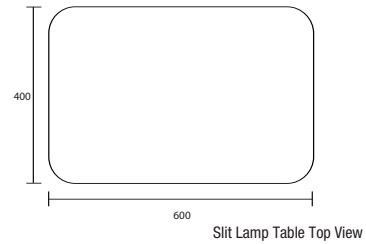

Huvitz Instrument Table

CIT 4000 Instrument Table

Huvitz Instrument Table

Free load for Huvitz Instruments

You can easily install Huvitz Instruments, Slit Lamp HS-5000 or Auto Refractometer.

Easy up, down movement by simple pedal operation

INSTRUMENT TABLE - CIT 4000

SPECIFICATIONS

Table Top for Slit Lamp HS-5000

(Table Top can be replaced as below to install Huvitz Slit Lamp HS-5000)

Dimensions	Same as above pictures
Weight	26kg(including Table Top for Auto Refractometer) 29kg(including Table Top for Slit Lamp HS-5000)
Power Supply	AC 220-230V, 50/60Hz
Travel Length	250 mm
Speed	22mm/sec(under 40kg), 11mm/sec(under 60kg)
Load	Max 60kg
Others	Up, down movement operation pedal included