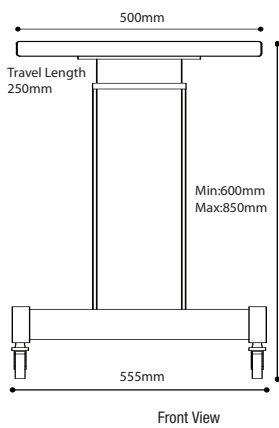

Huvitz Instrument Table

CIT 4000 Instrument Table

Huvitz Instrument Table

Free load for Huvitz Instruments

You can easily install Huvitz Instruments, Slit Lamp HS-5000 or Auto Refractometer.

Easy up, down movement by simple pedal operation

INSTRUMENT TABLE - CIT 4000

SPECIFICATIONS

Table Top for Slit Lamp HS-5000

(Table Top can be replaced as below to install Huvitz Slit Lamp HS-5000)

Dimensions	Same as above pictures
Weight	26kg(including Table Top for Auto Refractometer) 29kg(including Table Top for Slit Lamp HS-5000)
Power Supply	AC 220-230V, 50/60Hz
Travel Length	250 mm
Speed	22mm/sec(under 40kg), 11mm/sec(under 60kg)
Load	Max 60kg
Others	Up, down movement operation pedal included