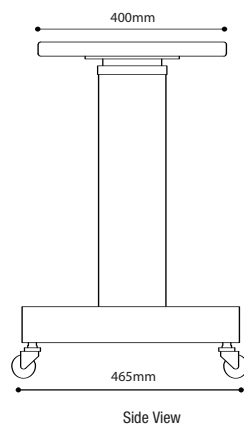

Huvitz Instrument Table

CIT 4000 Instrument Table

Huvitz Instrument Table

Free load for Huvitz Instruments

You can easily install Huvitz Instruments, Slit Lamp HS-5000 or Auto Refractometer.

Easy up, down movement by simple pedal operation

INSTRUMENT TABLE - CIT 4000

SPECIFICATIONS

Table Top for Slit Lamp HS-5000

(Table Top can be replaced as below to install Huvitz Slit Lamp HS-5000)

Dimensions	Same as above pictures
Weight	26kg(including Table Top for Auto Refractometer) 29kg(including Table Top for Slit Lamp HS-5000)
Power Supply	AC 220-230V, 50/60Hz
Travel Length	250 mm
Speed	22mm/sec(under 40kg), 11mm/sec(under 60kg)
Load	Max 60kg
Others	Up, down movement operation pedal included